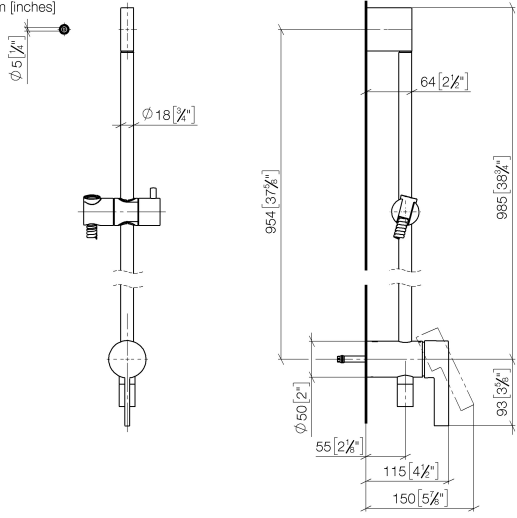

Concealed single-lever mixer with integrated shower connection with shower set without hand shower - Brushed Light Gold

IMO

36 111 970

- metal shower hose 1750mm with integrated anti-twist protection
- slide bar
- Pipe diameter 18 mm

Required miscellaneous

- Concealed wall mounting -**
- min. recess depth 80 mm
 - max. recess depth 105 mm

35 050 970 90

Required miscellaneous

- Hand shower FlowReduce -
Brushed Light Gold**

28 018 979-27
0010

Concealed single-lever mixer with integrated shower connection with shower set without hand shower - Brushed Light Gold

IMO

36 111 970

mm [inches]

36 111 970

Spare parts list

No.	Item Number	Name	Quantity used	Delivery time
1	05 17 20 726 02 90	fixing set	1	2
2	09 31 11 049 90	pin	2	2
3	04 31 11 113 00 90	pin	2	2
4	08 17 97 054-27	holder	1	60
5	90 28 22 782 00-27	pipe	1	30
6	28 322 970-27	Metal shower hose 1/2" x 3/8" x 1750 mm - Brushed Light Gold	1	30
7	12 580 970-27	Slide unit - Brushed Light Gold	1	30
8	90 19 97 002 00-27	connection	1	30
9	90 14 20 026 00 90	seal	1	2